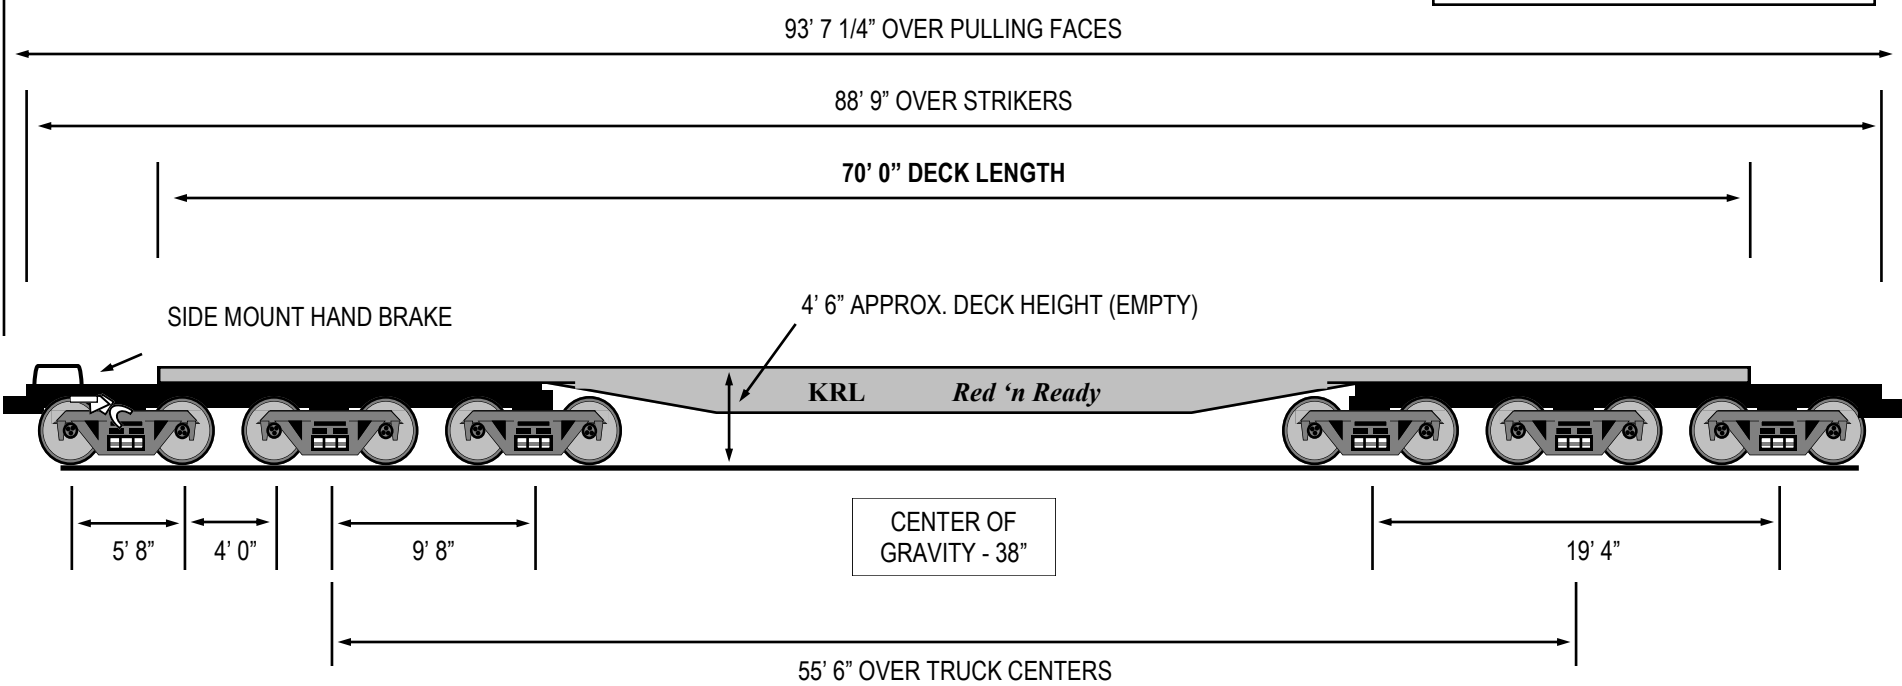

KRL 127000 - 127005

Kasgro Rail Corporation
2650 Sival Rd NW Ramsey, IN 47166
888-203-5580 812-347-3559 FAX

CAR NUMBERS	LOAD LIMITS (lbs)	LIGHT WEIGHTS	MAXIMUM GROSS (lbs)	SPRING TRAVEL (in)	DECK LENGTH (ft-)	DECK HEIGHT (ft-in)	JOURNAL SIZE BEARING
127000-127005	495,000	165,000	660,000		70' 0"	4' 6"	6" X 11" ROLLER
				WHEEL DIAMETER	DECK WIDTH (ft-in)	DRAFT GEAR	
				33"	10' 0"	15" EOC	

KRL 127000 - 127005 235 Ton - 70' Flat Deck Car Drawing No. A19650, Rev. B